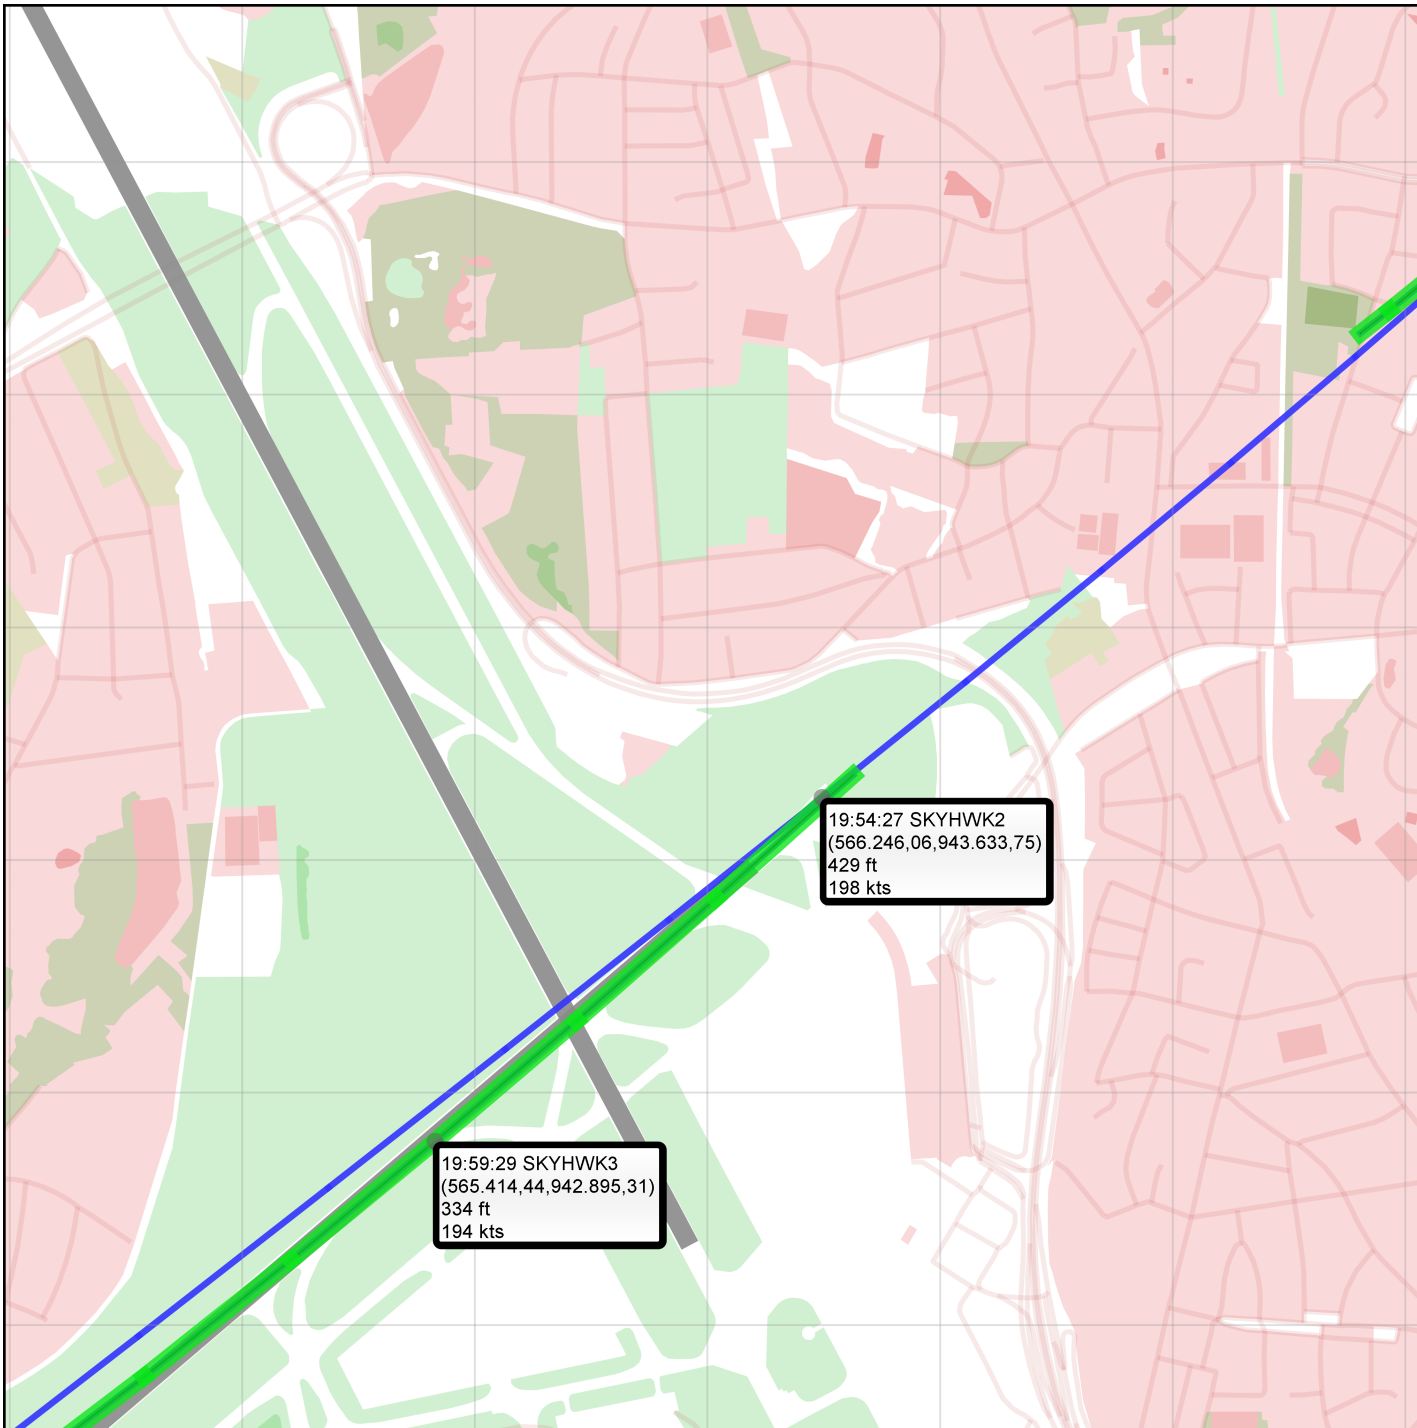

#### Time Period

Begin : **LOCAL 2022-09-07 21:00:00**

End : **LOCAL 2022-09-07 22:59:59**

Time Subselection: **04:59:59 TO 02:00:00**

Number of selected flights : **3**

Airport: **EDDH**

Callsign: **SKYHWK\***

### Map Information

Ellipsoid Geodetic Datum: **WGS84**

Projection: **UTM, Zone 32**

0 0,27NM