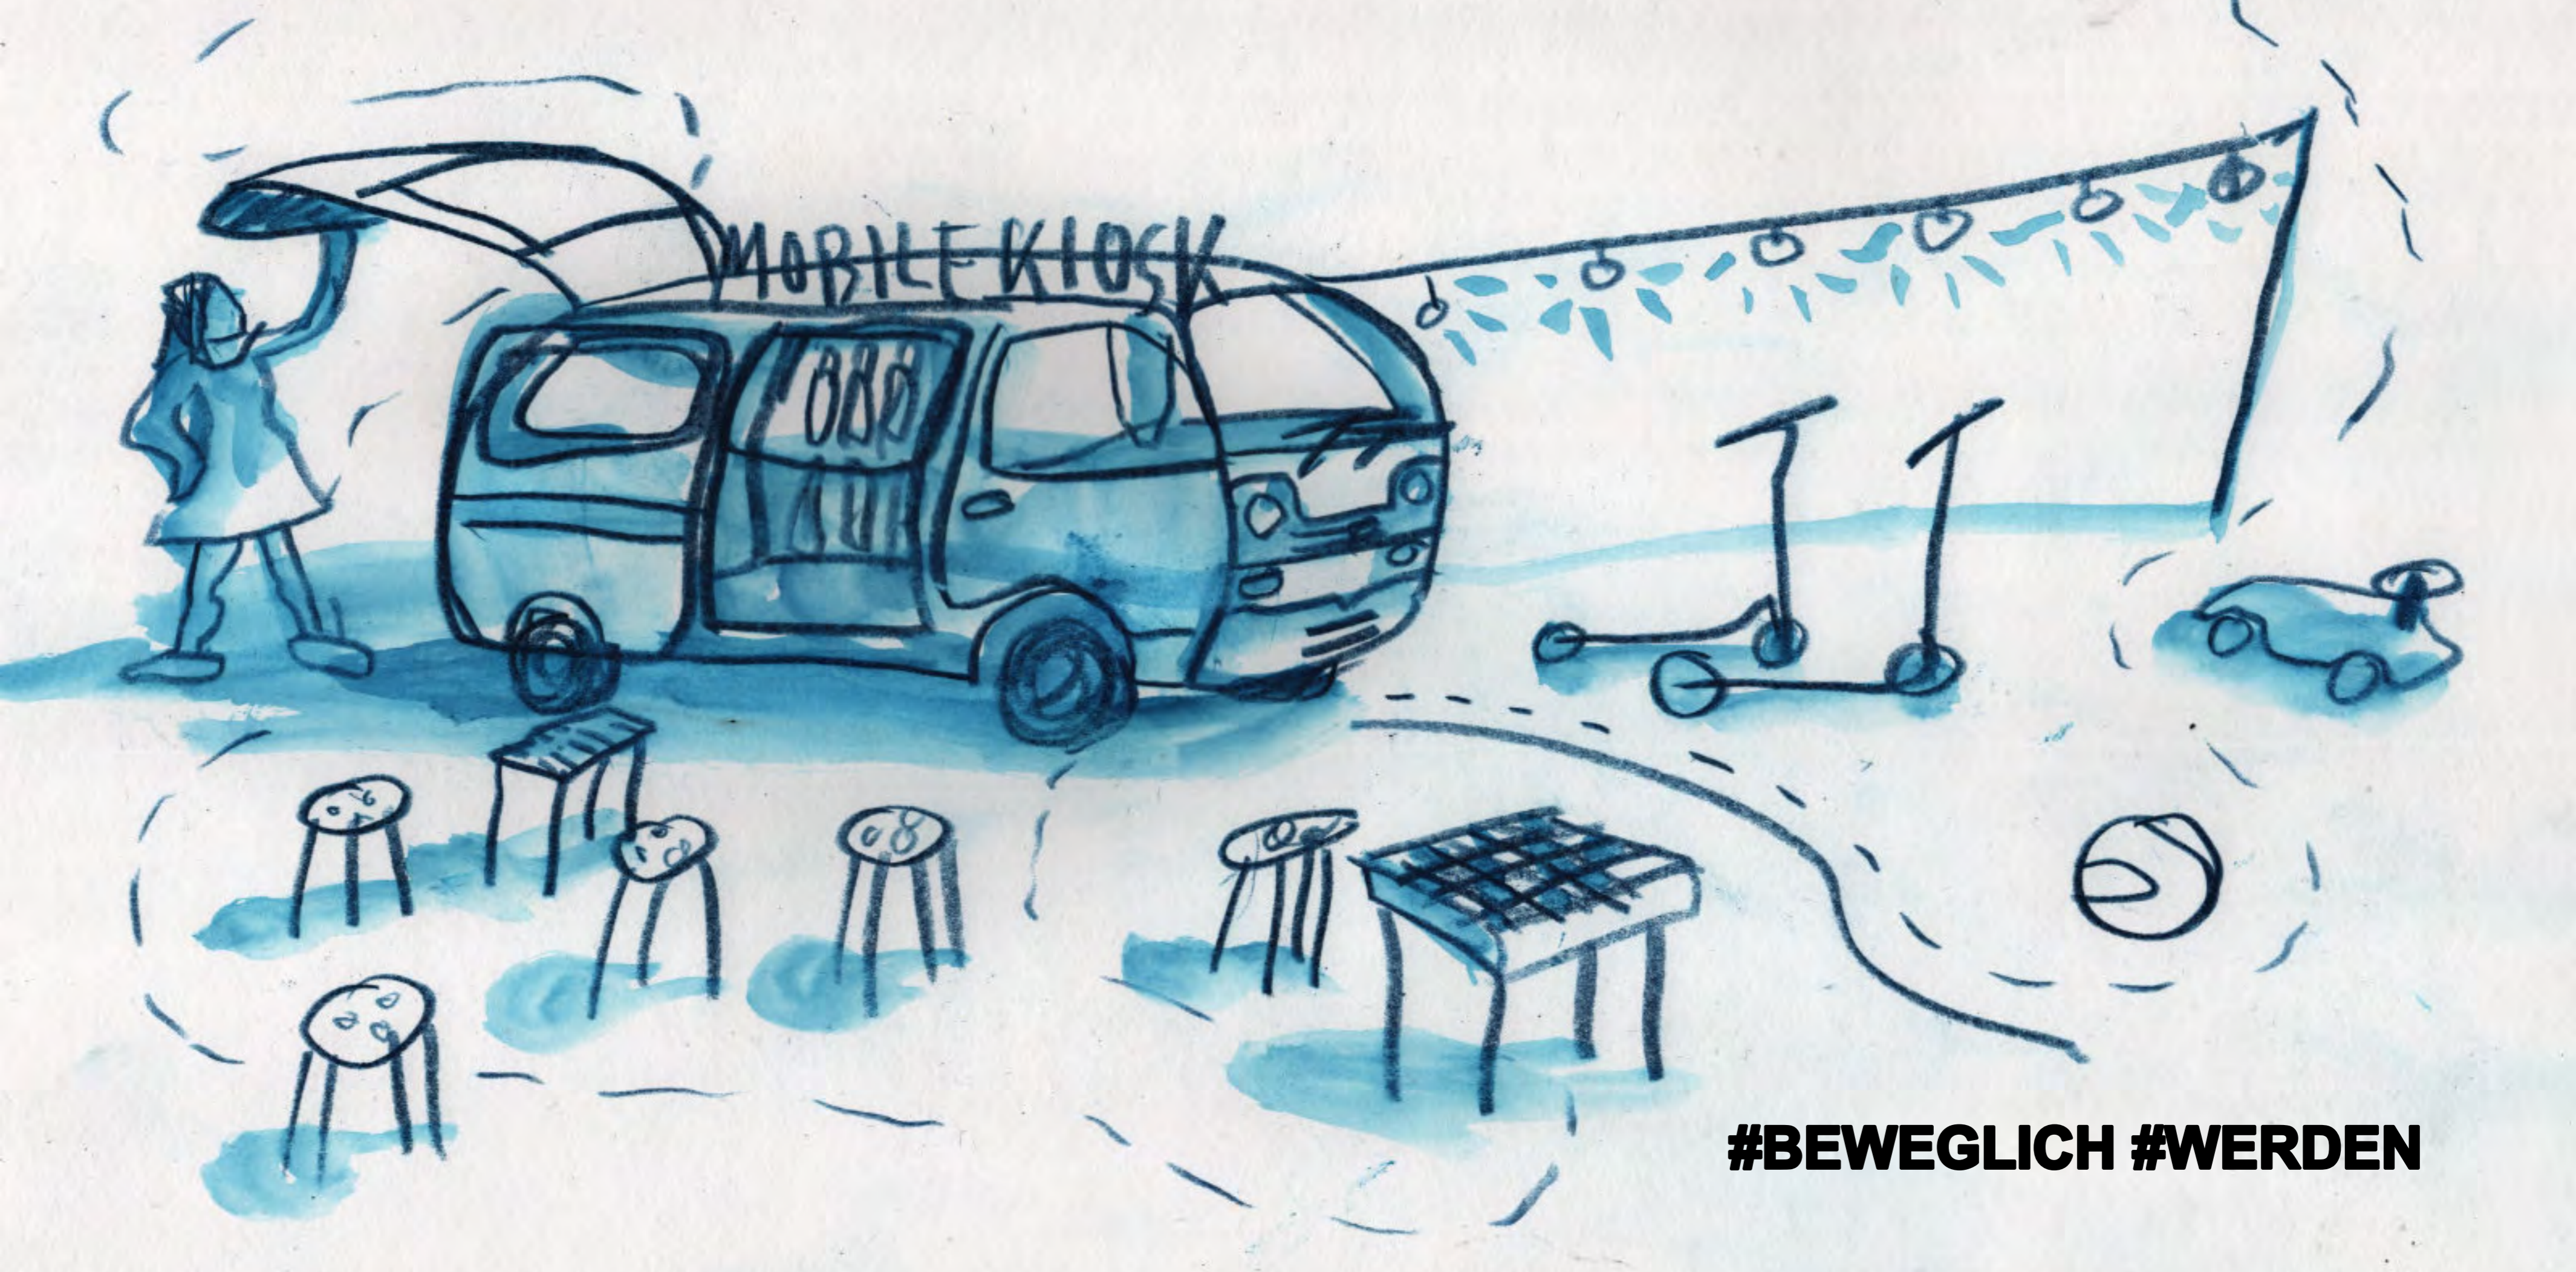

#INTERVENTIONSMOBIL „MIT TEE & LIMONADE“

#BEWEGLICH #WERDEN