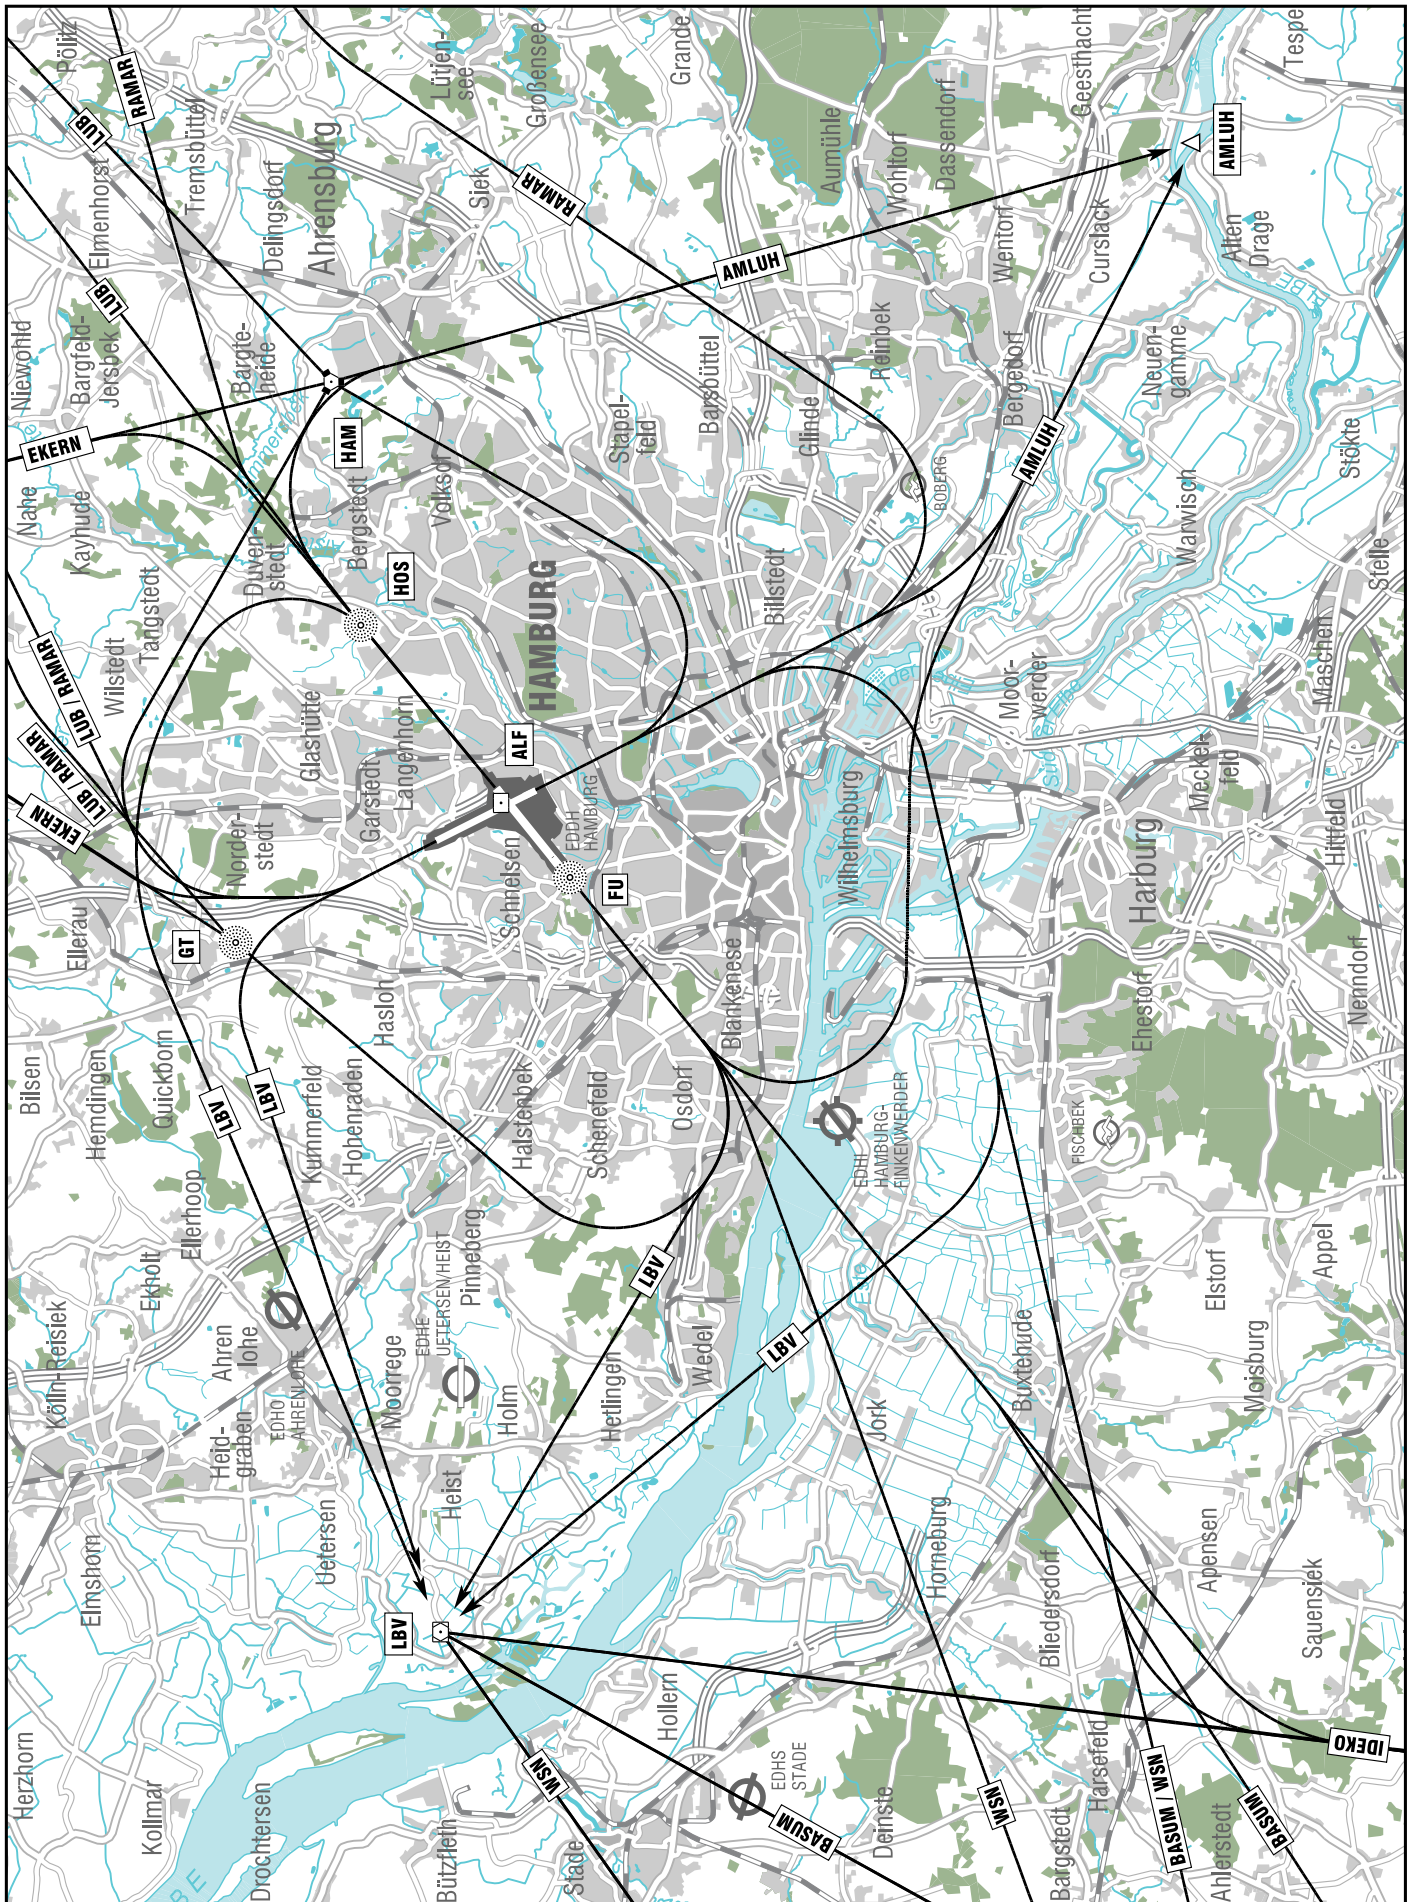

MINIMUM NOISE ROUTING
(SID)

HAMBURG

Correction: Departure routes, nav aids.